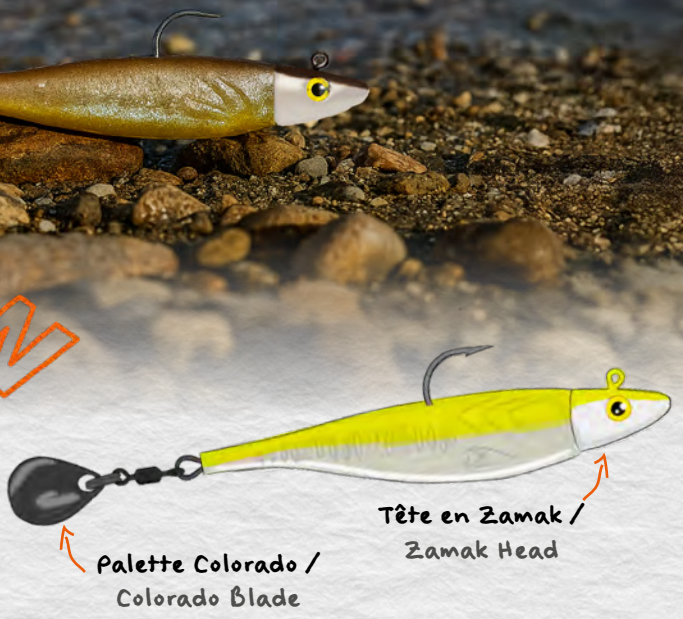

Designed for freshwater fishing, the Zand Curly is a versatile lure built for optimal performance across various conditions. Best used with a slow, steady retrieve, it features a thin, flexible tail that produces subtle vibrations to attract predators. Its sail-like tail allows it to move even when paused, making it highly effective on wary fish.

Natural Yellow - 389
Dispo en 7 cm : 4 gr

Natural Sunflower - 395
Dispo en 7 cm : 4 gr

Natural Gecko - 399
Dispo en 7 cm : 4 gr

VRAC / BULK		
Ref	Taille / Size	Poids total / Total weight
33480704	7 cm : 4 gr	5 gr
33481010	10 cm : 10 gr	18 gr
33481214	12 cm : 14 gr	25 gr
33481420	14 cm : 20 gr	37 gr

NON TOXIQUE
LESTÉE EN ZAMAK

NEW Zand Fat Spin

monté avec tête en Zamak

C'est le nouveau leurre FLASH de la gamme ! Ce leurre vous permettra de vous adapter aux conditions de pêche, ajouter une palette permet de déclencher les attaques reflexes des poissons. La tête peinte de ce leurre permet d'obtenir un effet de réalisme supplémentaire.

Froggy is one of the new lures in the Delalande range, made with their new floating material. This ultra-realistic frog is the ideal lure for fishing in snaggy environments. With just a few rod twitches, Froggy's legs come to life, perfectly imitating a real frog. This predator magnet, rigged on a reinforced pre-weighted Texas hook, lets you quickly cover ground in areas with lily pads as well as weed beds.