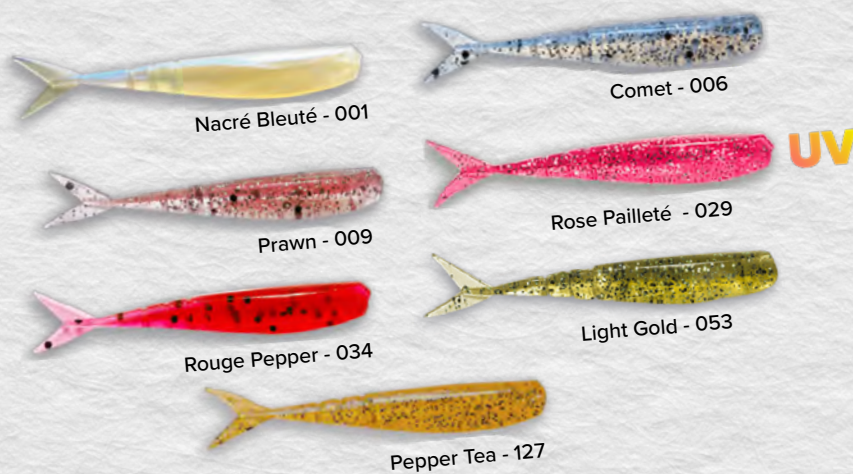

Drop Shad

VRAC / BULK		
Ref	Taille / Size	Poids total / Total weight
247105	5 cm	0.60 gr
247107	7 cm	1.50 gr

BLISTER / BLISTER PACK		
Ref	Taille / Size	Nbr pièces / Nbr pieces
407105	5 cm	4
407107	7 cm	3